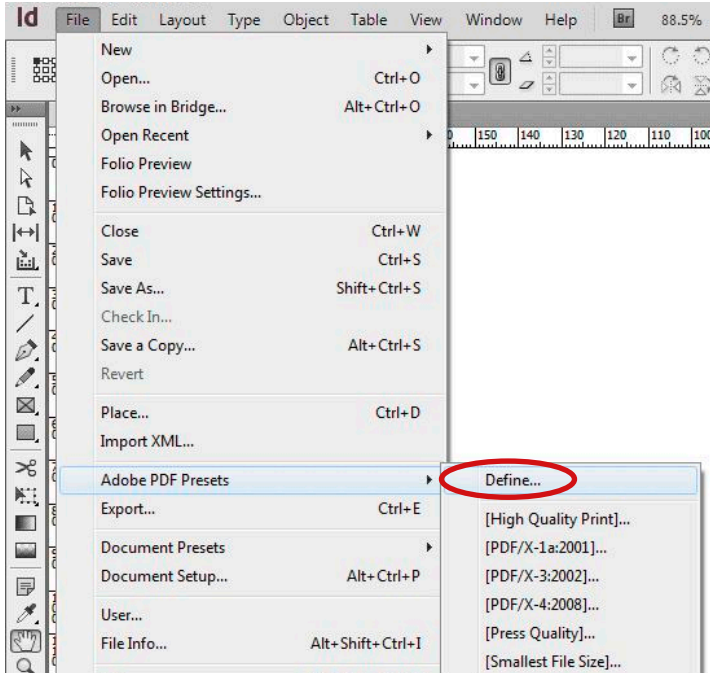

JOB OPTIONS INFORMATION

Creating a “Print Ready” PDF in Adobe® InDesign®

Click the “Job Options” link to download the job options file “Print_Ready_PDF.joboptions”. Design on our template using our “Graphics Requirements” and export or save a PDF of your graphics using these job options to ensure first-time success in submitting your graphics file.

Adobe® InDesign®

① Go to “File” » “Adobe PDF Presets” » “Define”