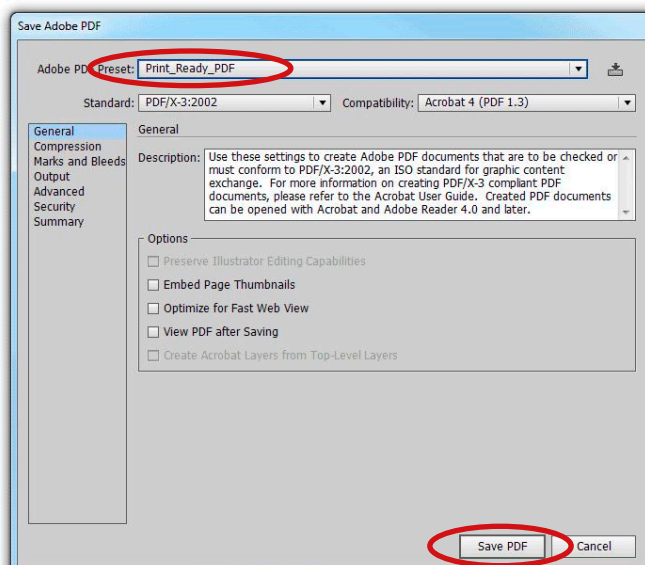

④ “Save” your Illustrator® graphics as a PDF and choose “Print_Ready_PDF” as the preset.