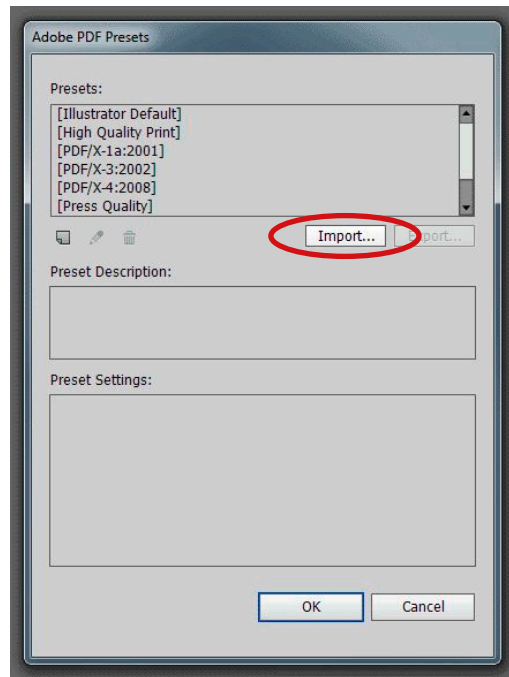

② Adobe PDF Presets: Click the “Import” button