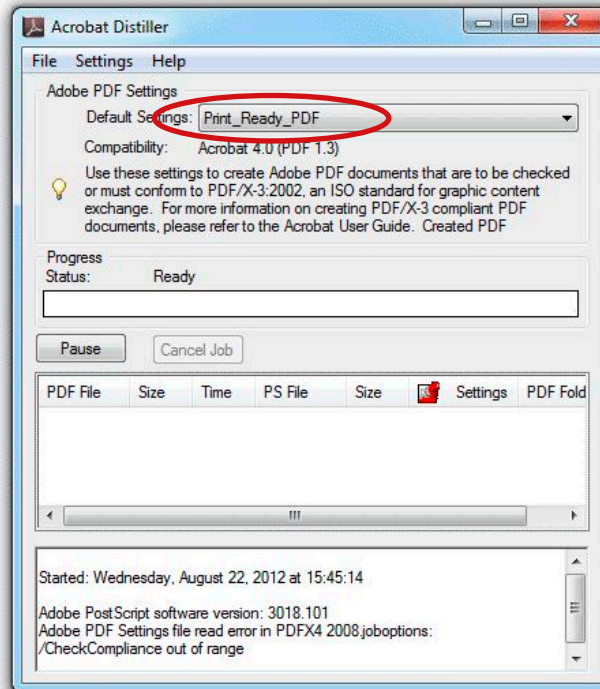

① Go to “File” » “Adobe PDF Presets” » “Define”

② Find the “Print_Ready_PDF.joboptions” file and “Open” it.