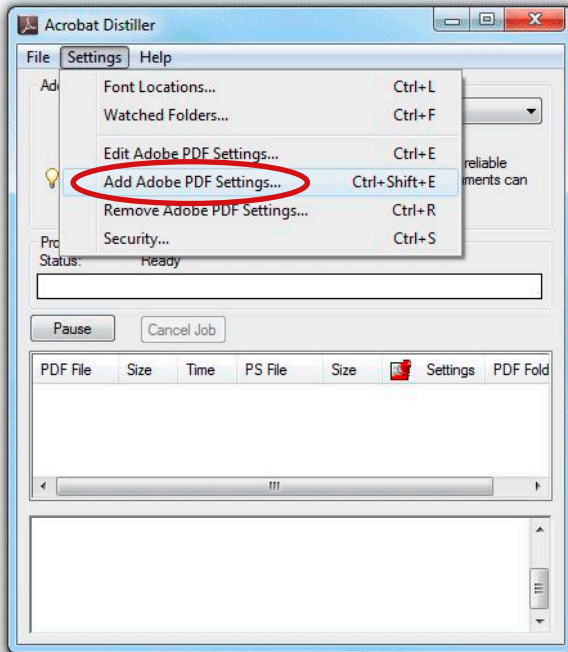

Click the “Job Options” link to download the job options file “Print_Ready_PDF.joboptions”. Design on our template using our “Graphics Requirements” and export or save a PDF of your graphics using these job options to ensure first-time success in submitting your graphics file.

Adobe® Acrobat® Distiller®

Note: Adding “Print_Ready_PDF.joboptions” to Acrobat® Distiller® first will make the job options available in other graphics applications.