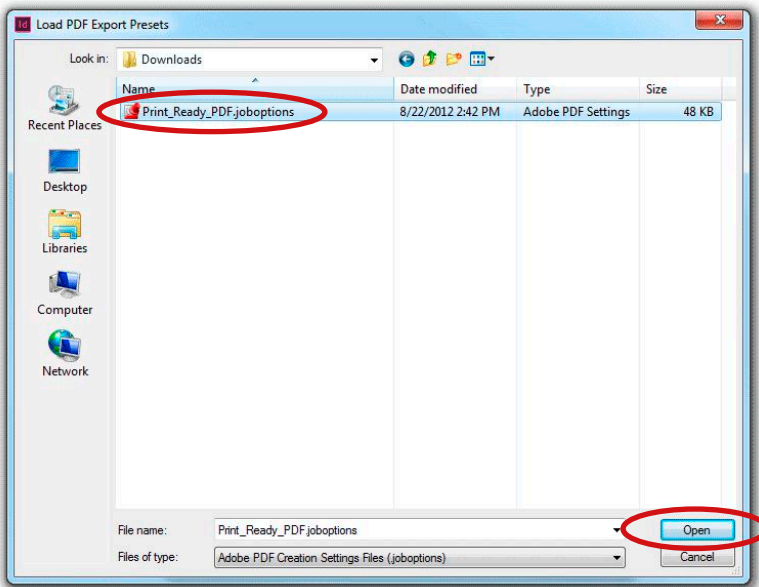

③ Find the “Print_Ready_PDF.joboptions” file and “Open” it.