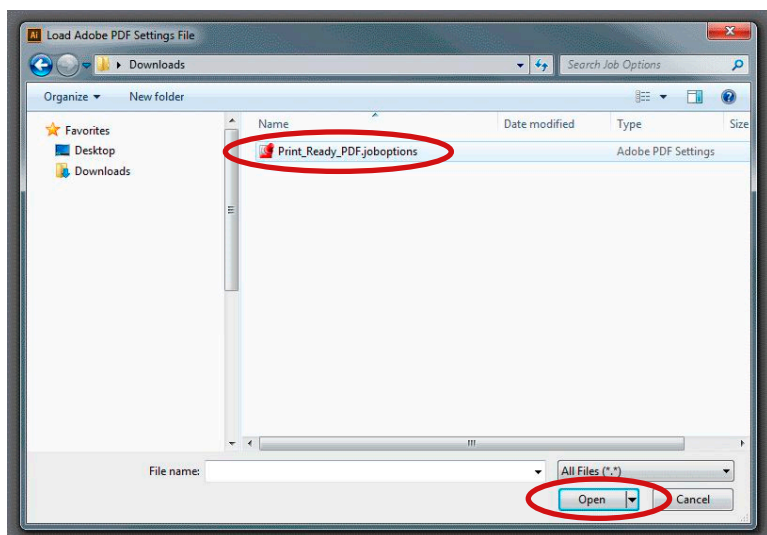

③ Find the “Print_Ready_PDF.joboptions” file and “Open” it.