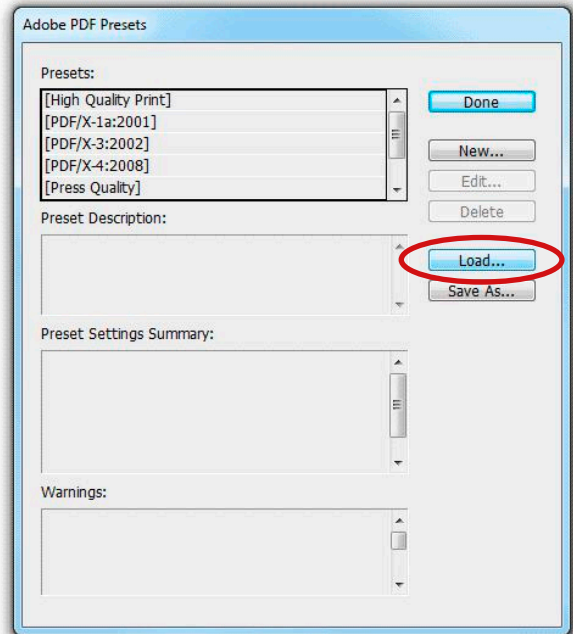

② Adobe PDF Presets: Click the “Load” button