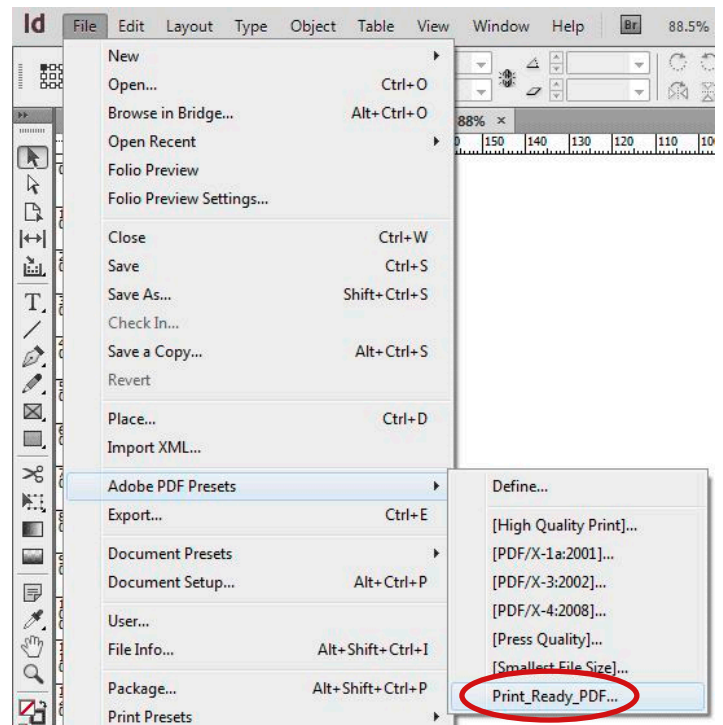

④ Go to “File” » “Adobe PDF Presets” » “Print_Ready_PDF”. Save your InDesign® graphics as a PDF.