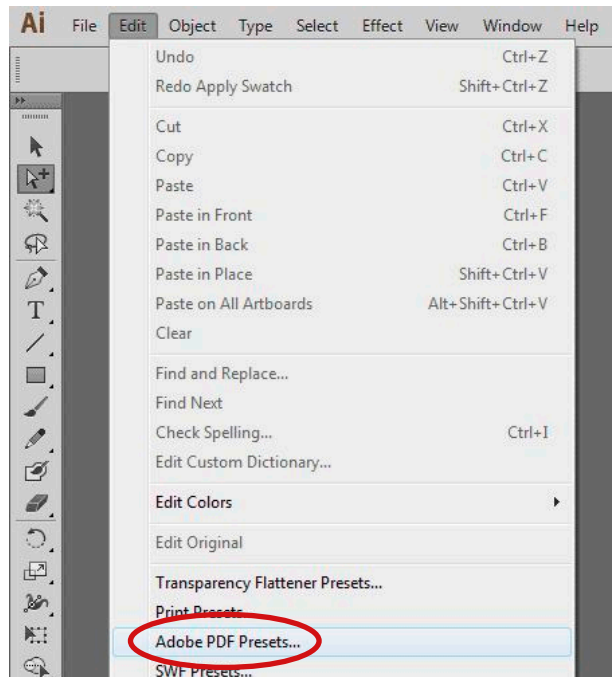

JOB OPTIONS INFORMATION

Creating a “Print Ready” PDF in Adobe® Illustrator®

Click the “Job Options” link to download the job options file “Print_Ready_PDF.joboptions”. Design on our template using our “Graphics Requirements” and export or save a PDF of your graphics using these job options to ensure first-time success in submitting your graphics file.

Adobe® Illustrator®

① Go to “Edit” >> “Adobe PDF Presets”